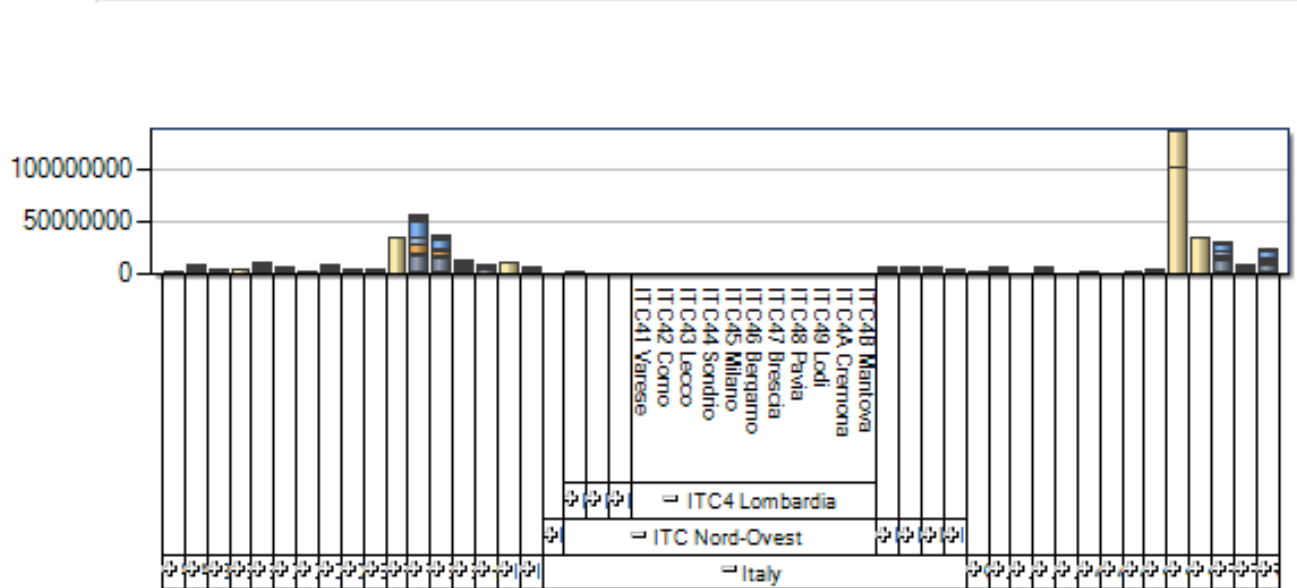

Predefined views:

CORINE Land Cover 1990 by NUTS units

Slicer :
Drop Slicer fields here

Chart Grid

Series :
Measures
Corine Land Cover 90

Categorical :
NUTS

Predefined views:

CORINE Land Cover 2000 by NUTS units

Slicer :
Drop Slicer fields here

Chart Grid

Series :

Measures

Corine Land Cover 00

Categorical :

NUTS

Predefined views:

CORINE Land Cover 2006 by NUTS units

Slicer :

Drop Slicer fields here

Chart Grid

Series :

- Measures
- Corine Land Cover 06

Categorical :

NUTS