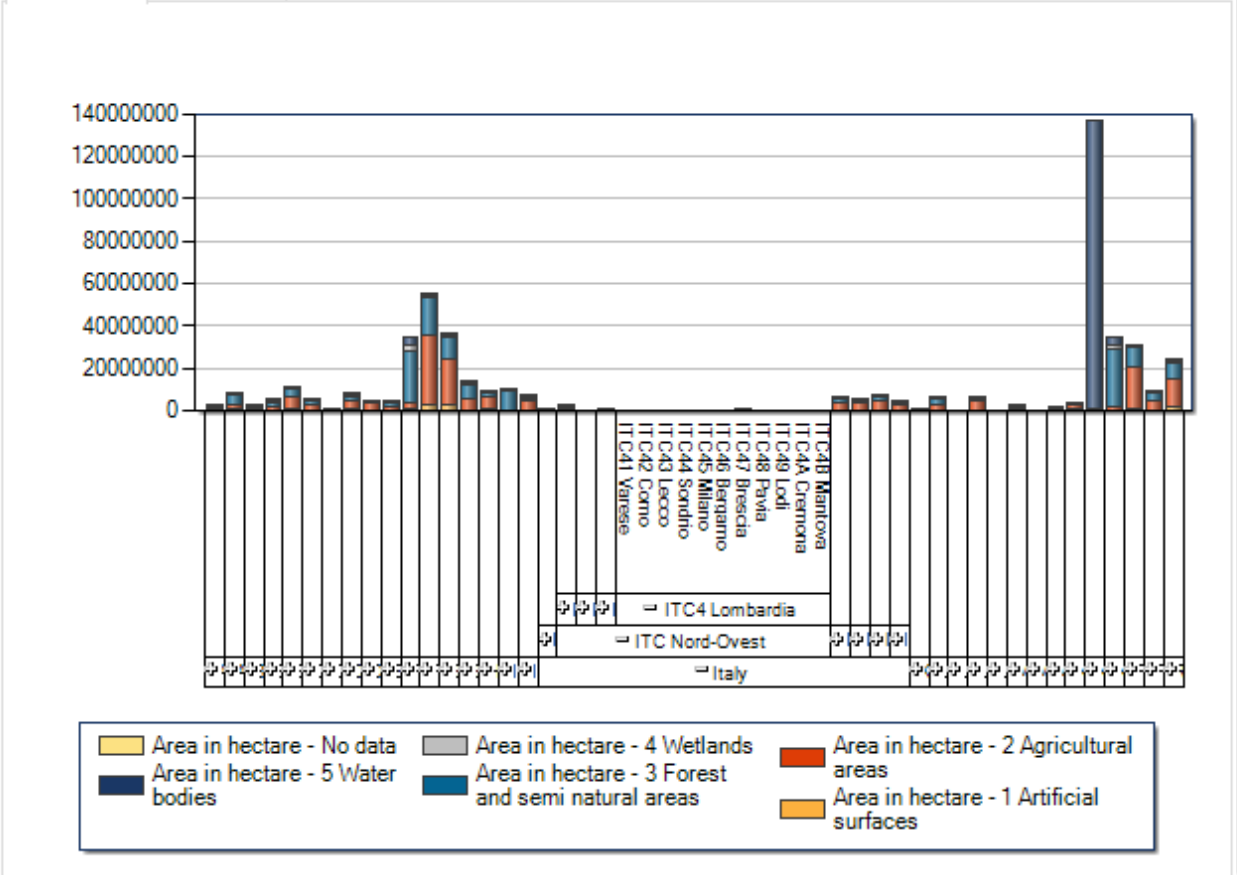

Predefined views:

CORINE Land Cover 1990 by NUTS units

Slicer :
Drop Slicer fields here

Chart Grid

Series :
Measures
Corine Land Cover 90

Categorical :
NUTS

Predefined views:

CORINE Land Cover 2000 by NUTS units

Slicer :
Drop Slicer fields here

Chart Grid

Series :

Measures

Corine Land Cover 00

Categorical :

NUTS

Predefined views:

CORINE Land Cover 2006 by NUTS units

Slicer :

Drop Slicer fields here

Chart Grid

Series :

- Measures
- Corine Land Cover 06

Categorical :

NUTS